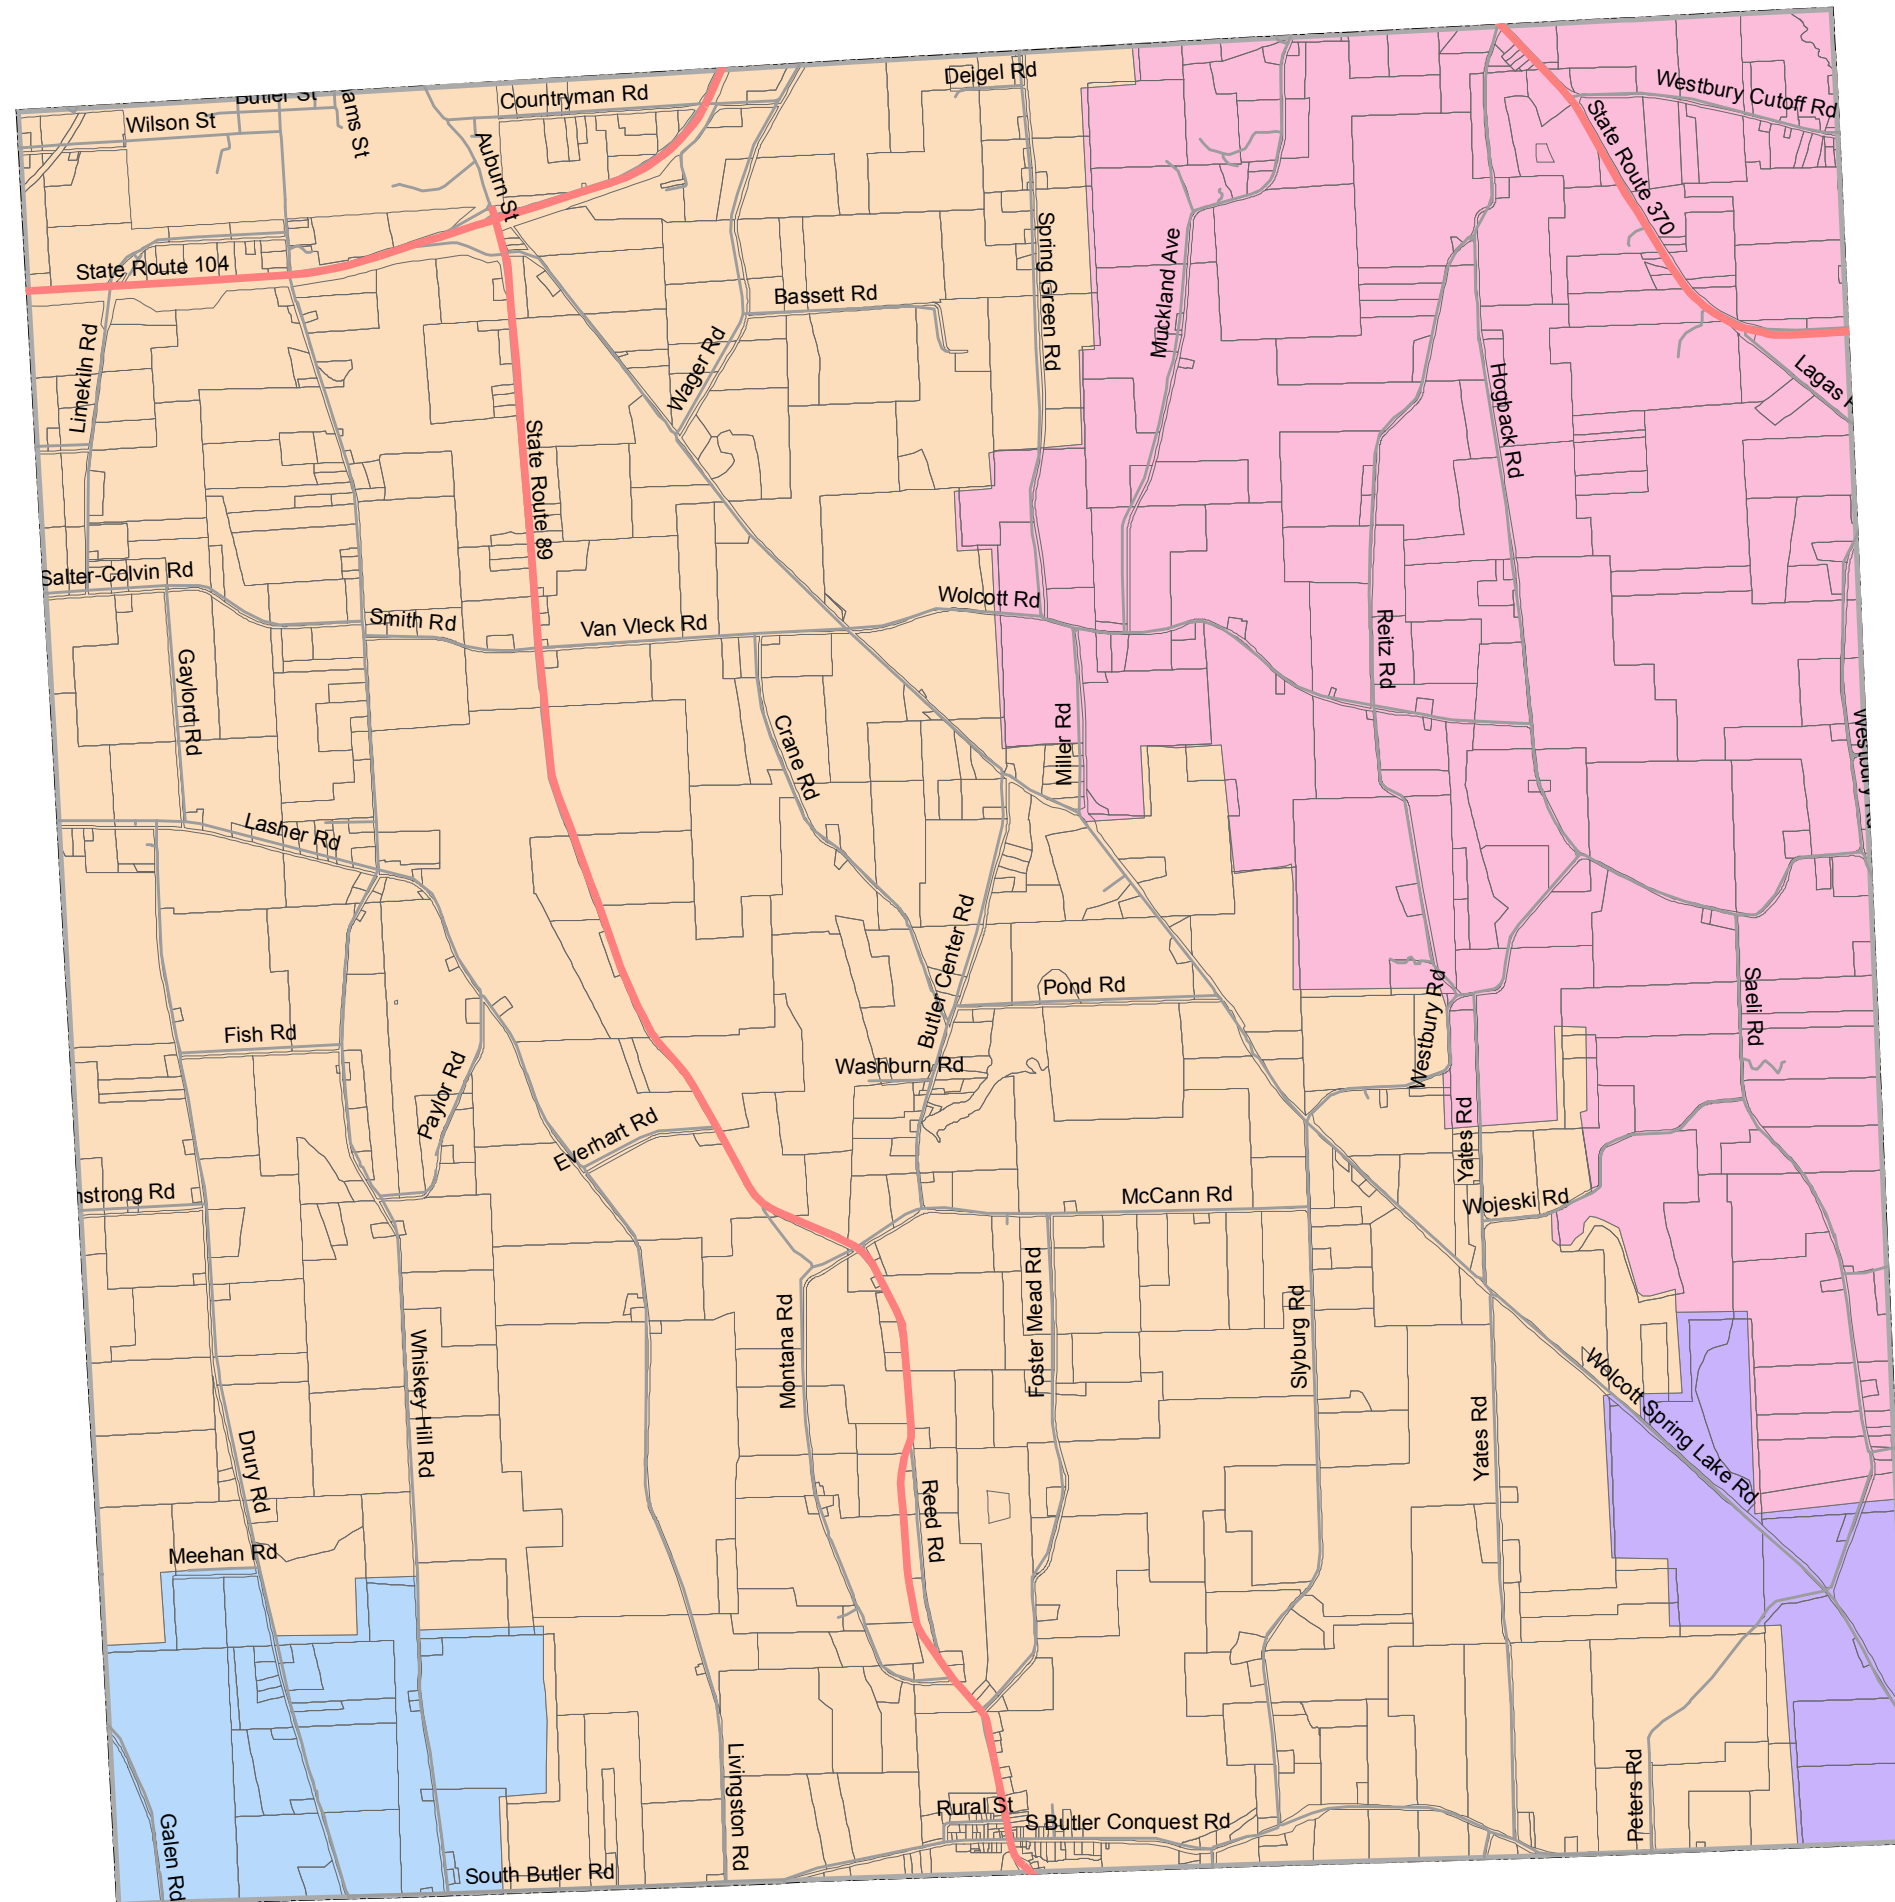

Town of Butler Agricultural & Comprehensive Plan

School Districts

School Districts

NAME

- NORTH ROSE-WOLCOTT CENTRAL SCHOOL DISTRICT
- RED CREEK CENTRAL SCHOOL DISTRICT
- CLYDE-SAVANNAH CENTRAL SCHOOL DISTRICT
- CATO-MERIDIAN CENTRAL SCHOOL DISTRICT